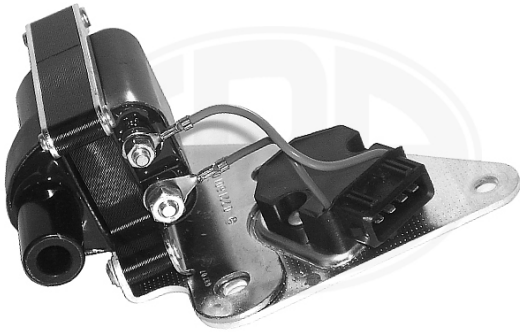

880100

BERU
ZSE 037
BOSCH
0 221 601 012,0 221 601 452
RENAULT
74 01 275 174
VOLVO
1275174,3507934

RENAULT
SAFRANE
VOLVO
850,C70,S70,V70

Note: Number of ports : 4