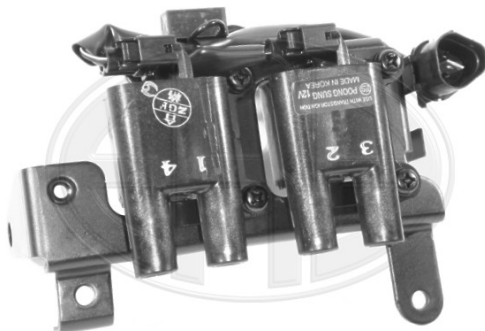

Note: Number of ports : 2

880203

HYUNDAI
27301 02100

HYUNDAI
GETZ

Note: Number of ports : 3

Suitable to:

Used on:

880204