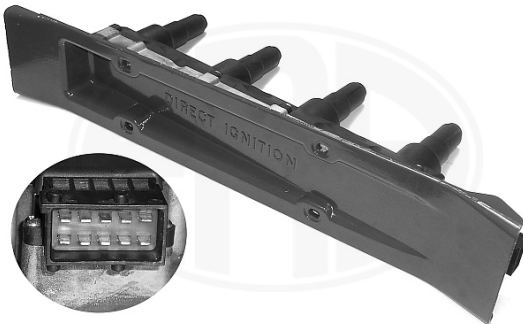

SAAB
55561132,9178955

SAAB
9-3,900,9000

Note: Number of ports : 10, Colour : Red

880083