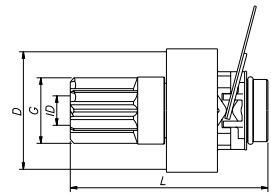

T	G	L	SPL	ID	D	RH	CW/CCW	Familia/Familia/Family
0762	10	27.94	86.5	9	12.1	46.5	-	CCW