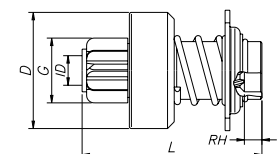

Familia/Familia/Family 006