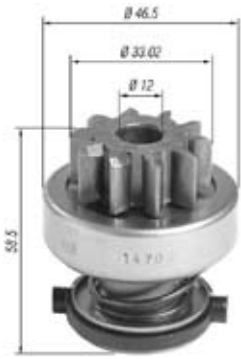

1470

T10 | SPL10 | CW
Fam. 100

ORIGINAL

Bosch: F000AL1024 - 9008047011

MOTOR

Bosch: 6004AA3009

APLICAÇÃO / APLICACIÓN / APPLICATION

Chrysler: Dodge RAM.