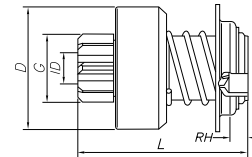

Familia/Familia/Family 075