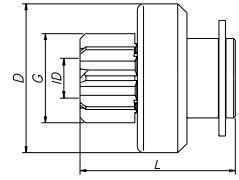

Familia/Familia/Family 132