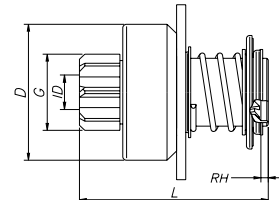

Familia/Familia/Family 003