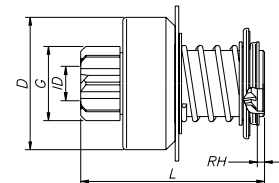

Familia/Familia/Family 002