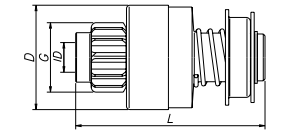

Familia/Familia/Family 044