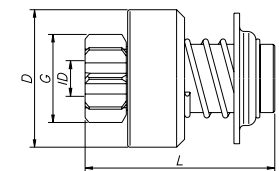

Familia/Familia/Family 005