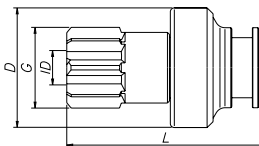

Familia/Familia/Family **040**