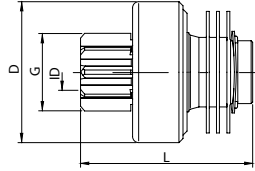

Familia/Familia/Family 131