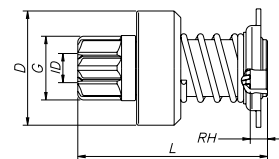

Familia/Familia/Family 004