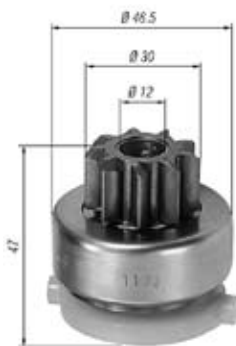

T9 | SPL12 | CW
Fam. 115

ORIGINAL

Ford: FOFZ11350A - SD-340

Lester: 3214

MOTOR

Ford: FOCF-11000AA - FOCU-11000AA - SA779

APLICAÇÃO / APLICACIÓN / APPLICATION

Ford: Escort.

1194