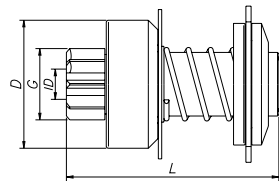

Familia/Familia/Family 011